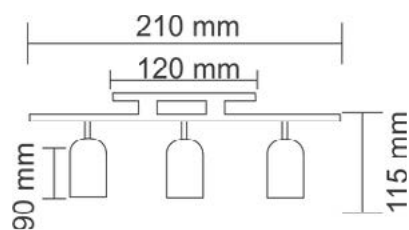

SP1941/3TRBR_CO
GU10 Trilho 3L
Branco Cobreado
3 GU10