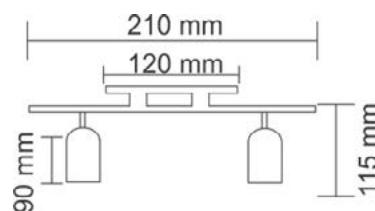

SP1941/2TRBR_CO
GU10 Trilho 2L
Branco Cobreado
2 GU10